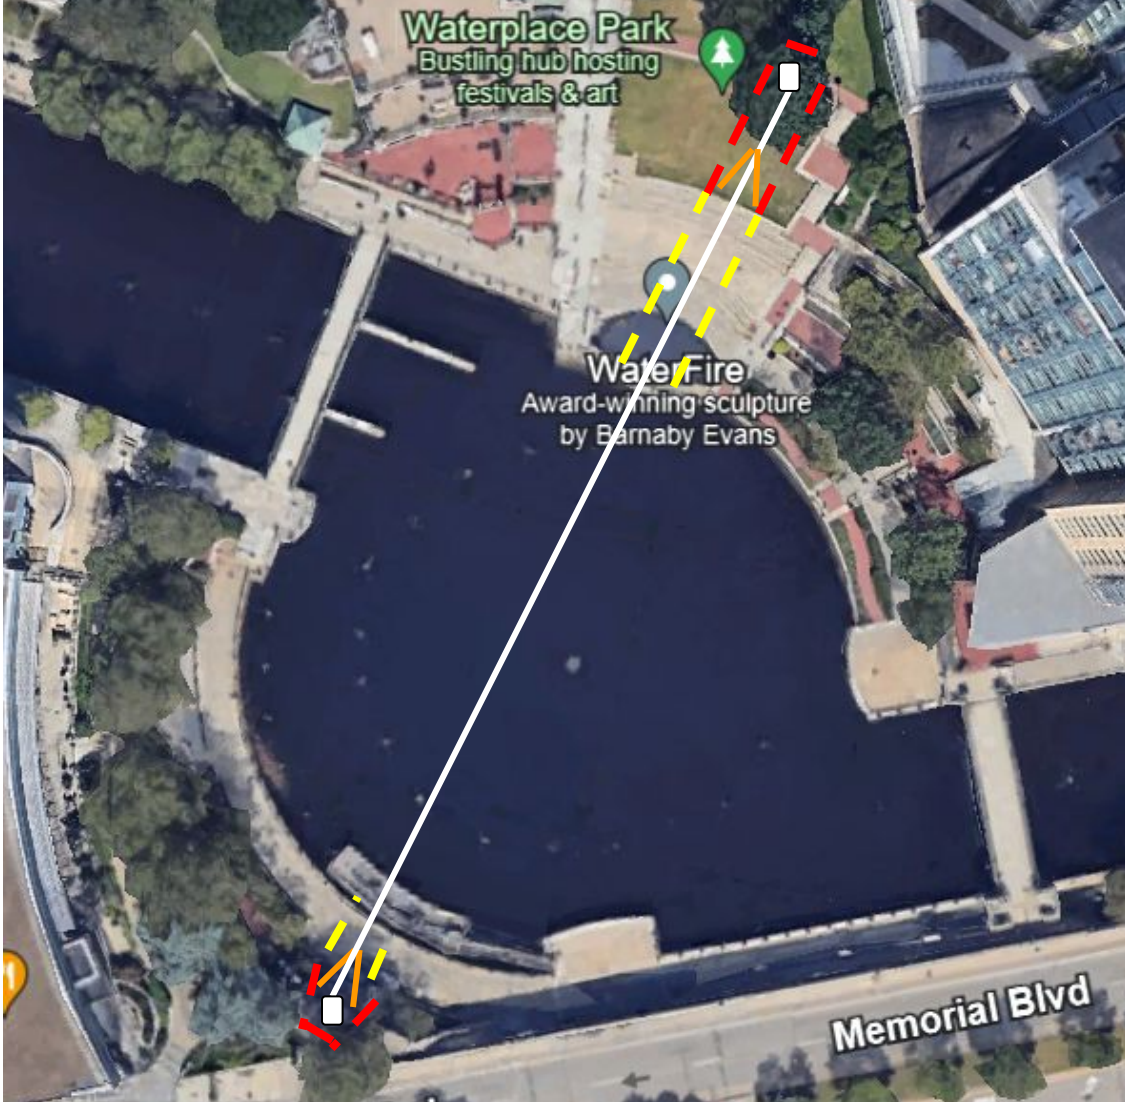

WaterFire x Red Bull

Basin Stage Area

Red Bull Equipment Placement

Full Lighting
Sunset (7:42 pm) – 11:00 pm
Supported by the Providence Tourism Council with additional support from Red Bull
Wake the Flames, a Red Bull Wakeskating performance
from 8:10 - 8:40 pm in the Waterplace Park Basin
Onshore programming and vendors open at 6:30 pm

8.17.24

-  Counter-weight and cable
-  Ladder Tower
-  Permanent Metal Barricades
-  Temporary Stanchions