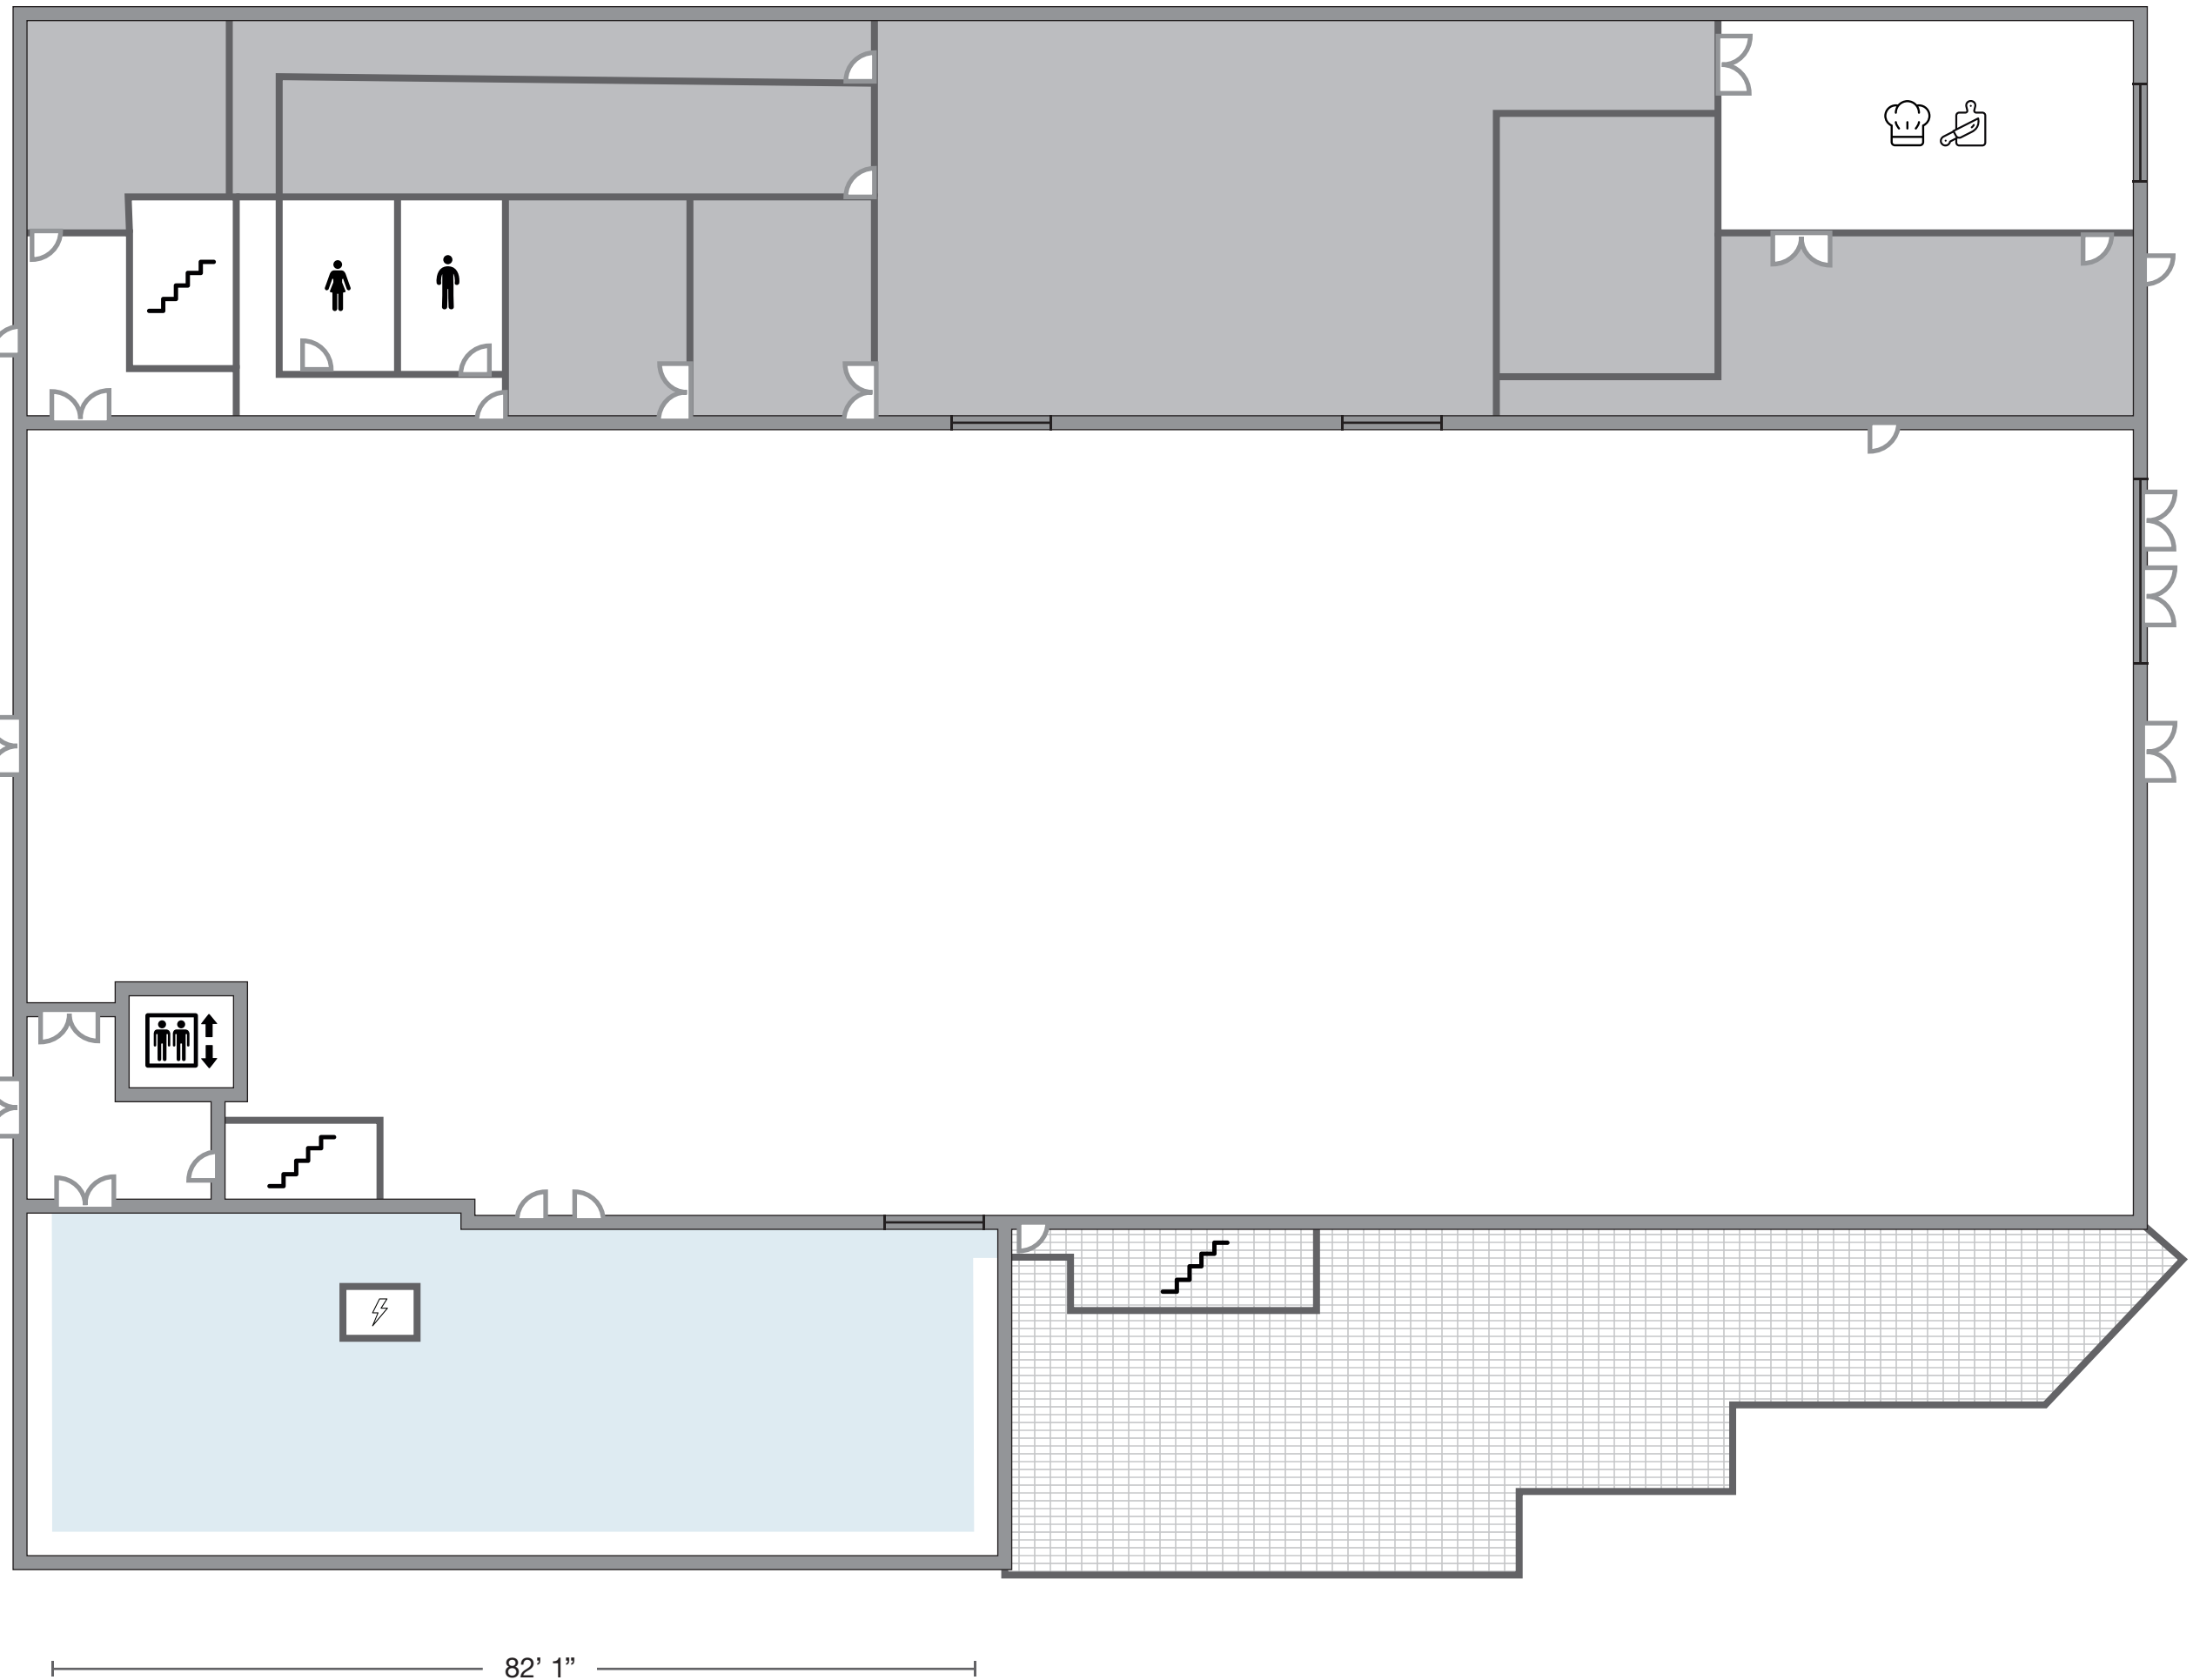

**Roof Deck**  
82' 1" x 28' 1"  
Approximately  
2,300 sq. feet

WaterFire Arts Center  
**475 Valley Street**  
Providence, RI 02908  
401.273.1155  
artscenter.waterfire.org

28' 1"

82' 1"

**Roof Deck**  
82' 1" x 28' 1"  
Approximately  
2,300 sq. feet