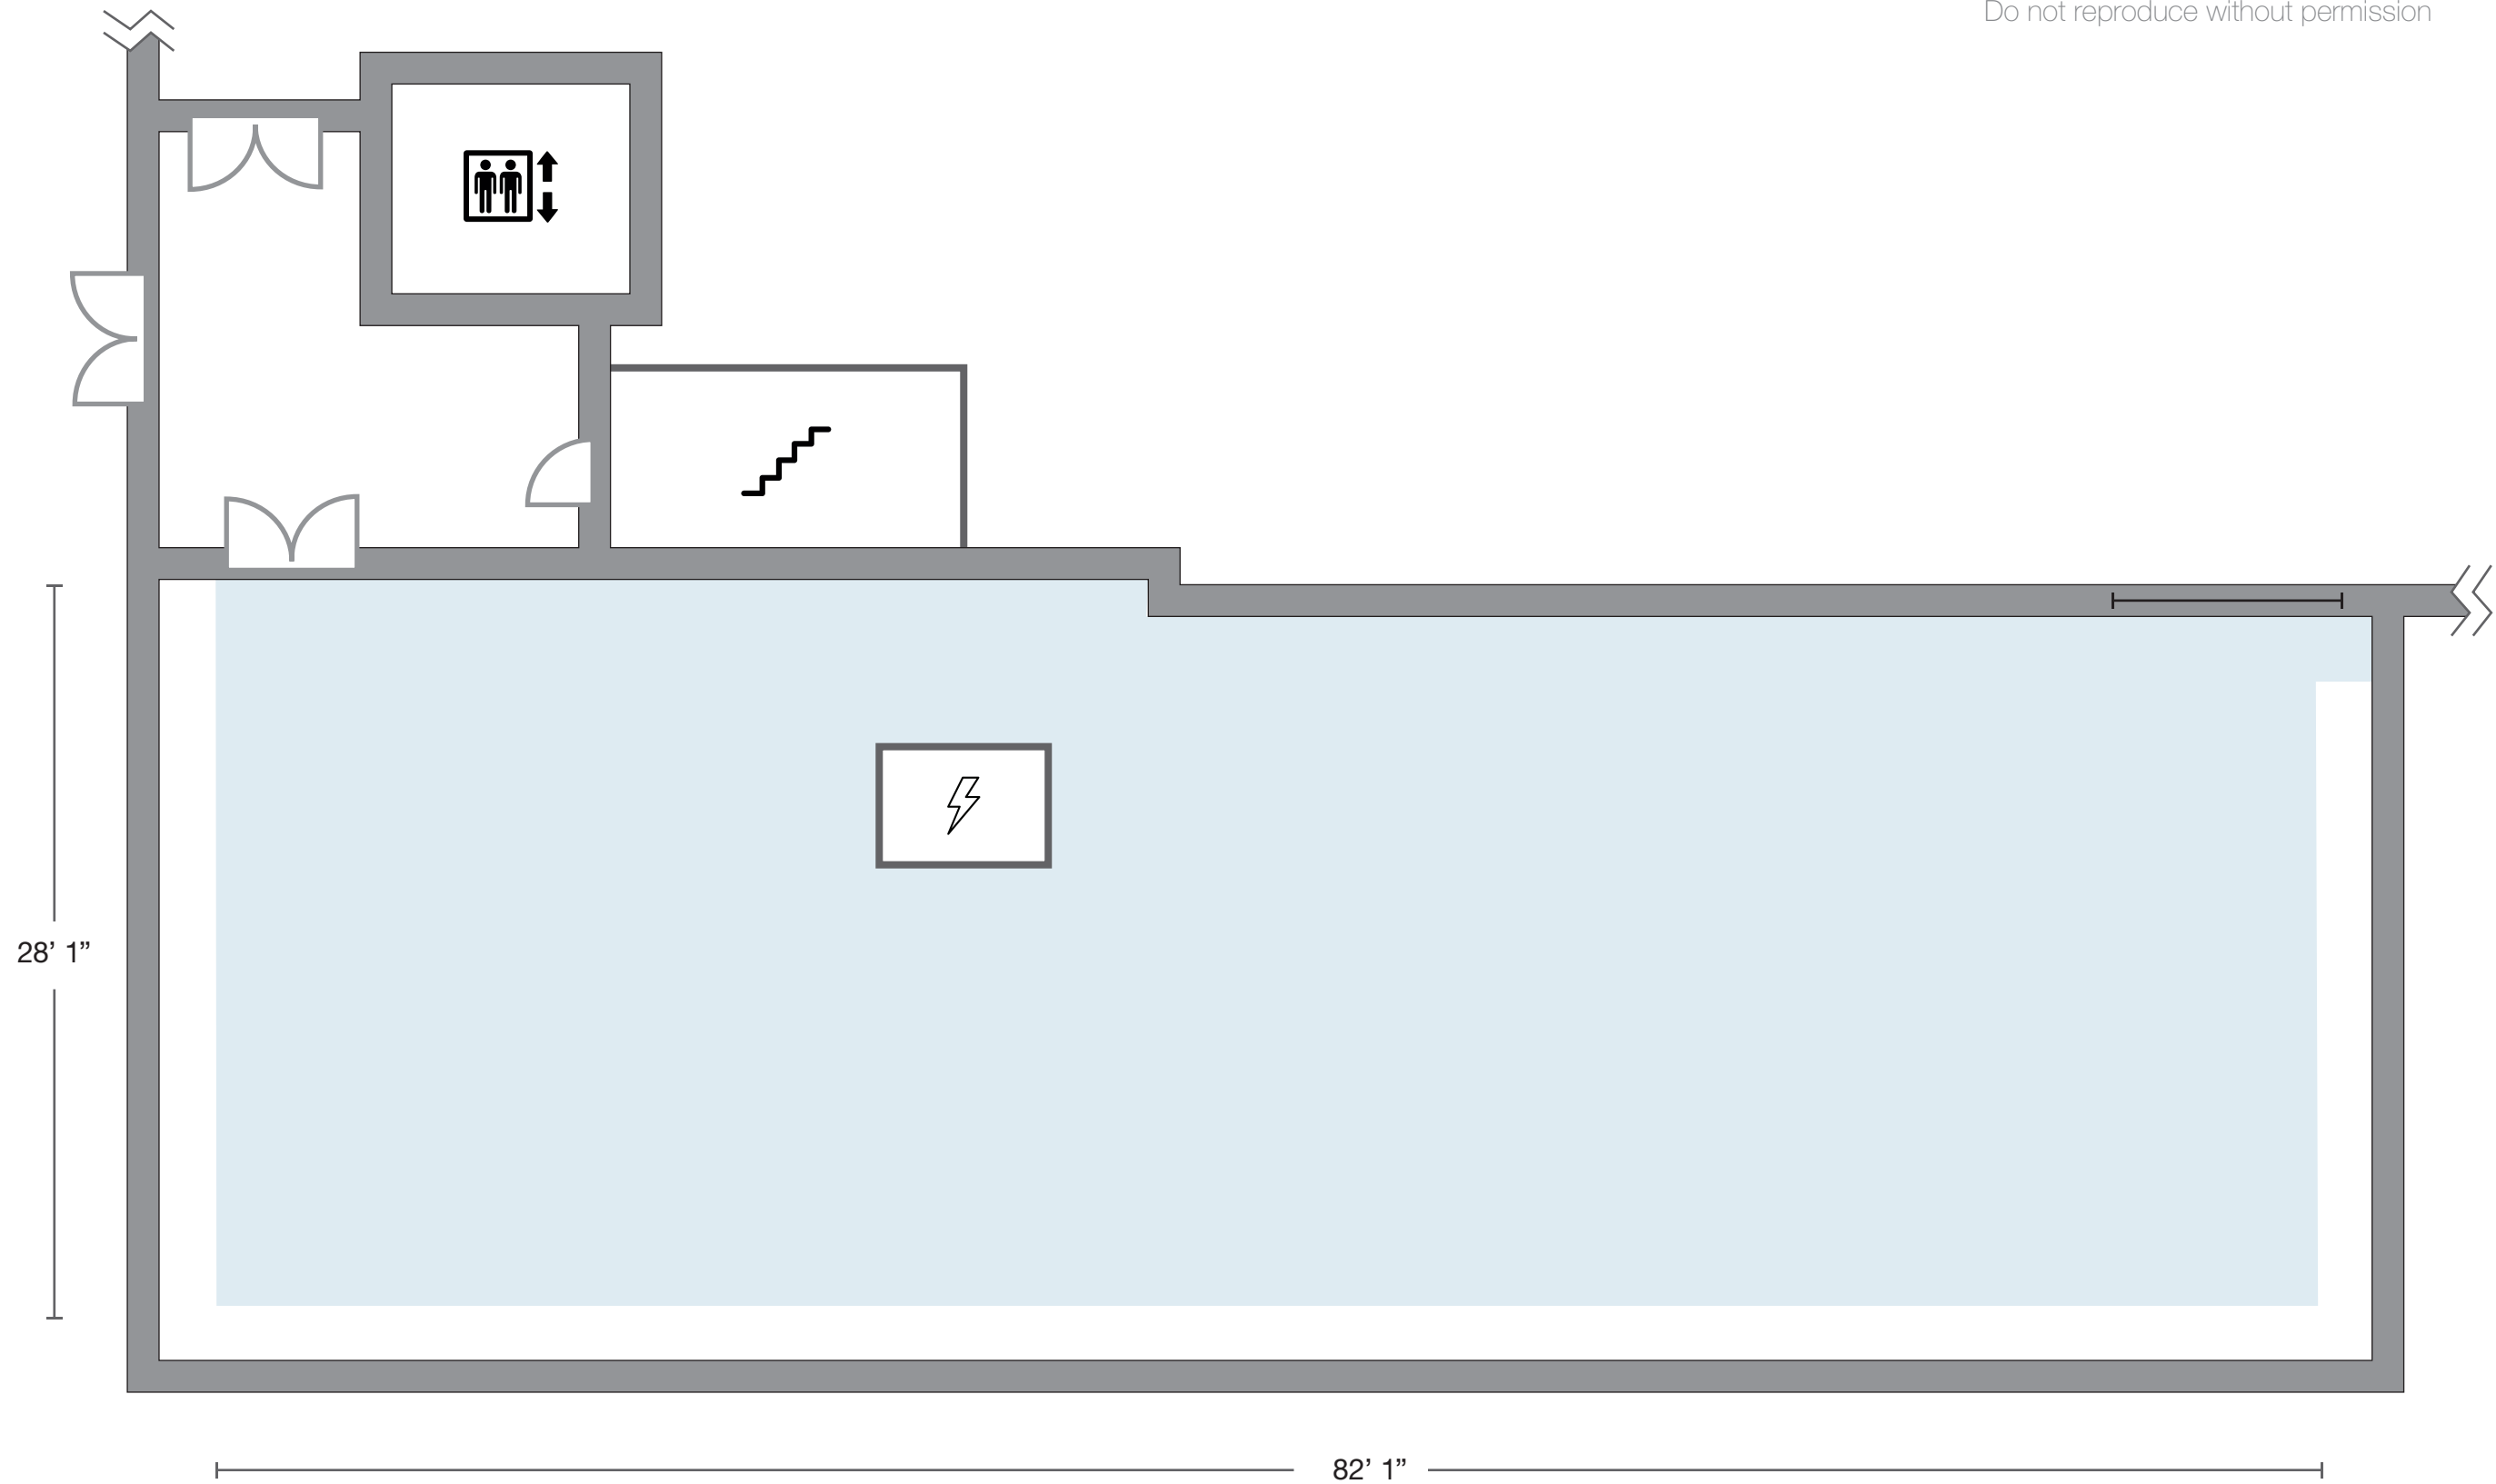

**Roof Deck**  
82' 1" x 28' 1"  
Approximately  
2,300 sq. feet

WaterFire Arts Center  
**475 Valley Street**  
Providence, RI 02908  
401.273.1155  
artscenter.waterfire.org

28' 1"

82' 1"

**Roof Deck**  
82' 1" x 28' 1"  
Approximately  
2,300 sq. feet